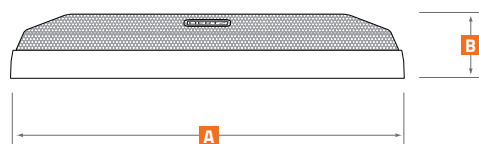

MG 300.3

FITS MP 300 D2/D4.3

1. Tailor-designed for Mille Legend/Pro subwoofers, providing total protection.
2. Full metal sturdy structure composed by a solid cast aluminium ring and a steel mesh black grille featuring an elegant diamond-cut Hertz Logo
3. Mounting screws totally hidden for a superior integration within the car cabin.
4. M5 self-tapping hexagon socket screws with bit driver included.

A	327 mm	12.8 in.
B	45 mm	1.7 in.